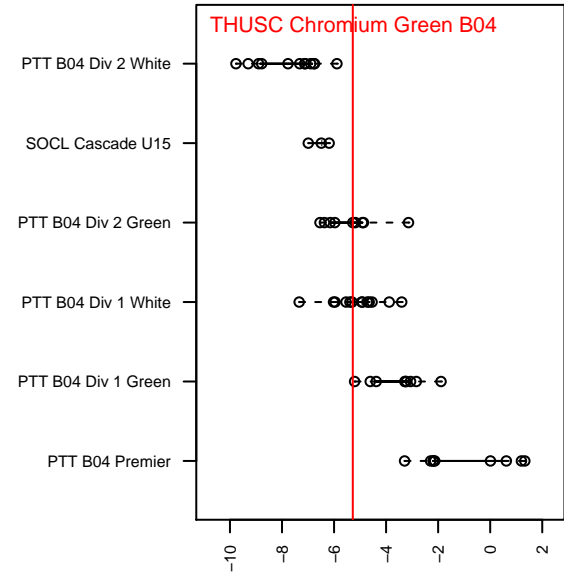

THUSC Chromium Green B04

Tualatin Hills United SC
 Beaverton, OR
 B04 total strength=763
 attack=1.4 defense=0.55
 fall league = PTT B04 Div 2 Green
 spr league = Spr OYS B04 Div 2 Green

alt names used:
 THUSC CHROMIUM GREEN (OR)
 THUSC 04B United Chromium Green
 THUSC 04B United Chromium Green
 THUSC 04B United Chromium Green

Venues played:
 2016 Oswego Nike Cup Bronze U13
 2016 Mt Hood Challenge U13 Bronze
 2016 PTT B04 Division 2 Green
 2016 OYS Founders Cup B04
 2016 Spr OYS B04 Division 2 Green

THUSC Chromium Green B04
 Dots are actual minus expected GF (blue circles) and GA (red triangles).
 Blue line is smoothed change in attack strength. Red is smoothed change in defense strength.

**attack and defense variance (black dot)
relative to other teams
and top 10 in region**

**attack and defense rating
relative to others at age
and all opponents in last 13 months**

Performance relative to 13 month average